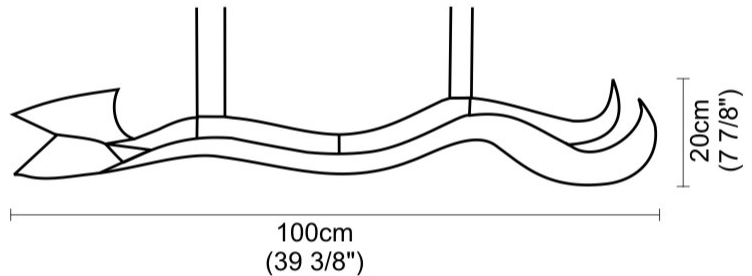

TEMPO PERSO SUSPENSION

D131229- _____

base number

1. To build a product code in our configurator select the specify button on the base model # product page
2. To build a manual product code on this datasheet choose from the options listed below in blue font and add the suffix to the base model #

GENERAL

Series: Tempo Perso

Brand: Knikerboker

Division: Design

Mounting Type: Suspension

Mounting Location: Ceiling

Subcategory: Pendant

PHYSICAL

Shape: Curves

Length (mm): 1000

Length (in): 39 ³/₈

Height (mm): 200

Height (in): 7 ⁷/₈

Light Distribution: Indirect

Fixture Finish: EWH / EBK / MAN / COF / PRD / SLF / GLF / CLF / BRL / EWS / EWG / EWC / EWR / EBS / EBG / EBC / EBC / EBB / MAS / MAD / MAC / MAB / COS / CGO / CCL / CBL / PRS / PRG / PRC / PRB

Fixture Material: Aluminum

Cable Details: 4 Steel Cables 2000mm / 78 3/4" - Silicon Cable 2000mm / 78 3/4"

ELECTRICAL

Lamp Type: LED

Total Output Wattage (W): 20

Dimming: Tri-Mode (Non-Dimming and Phase Dimming (120Vac only) and 0-10V Dimming)

Driver Included: Yes

Driver Location: Integrated

Driver Type: Constant Current - Universal

Driver Class: Class 2

Input Voltage (V): 120 - 277

Constant Current (MA): 250

Upon Request: 0-10Vdc dimming / Phase dimming @120Vac / 277Vac

LED

Number of LEDs: 2

Color Temperature (°K): 3000

Max. Delivered Lumen (lm): 2200

CRI: >85 CRI

Lamp Life (hrs): 50000

OPTICAL

RATINGS AND CERTIFICATIONS

Certified By: CSA Certified to UL and CSA Standards

IP rating: IP20